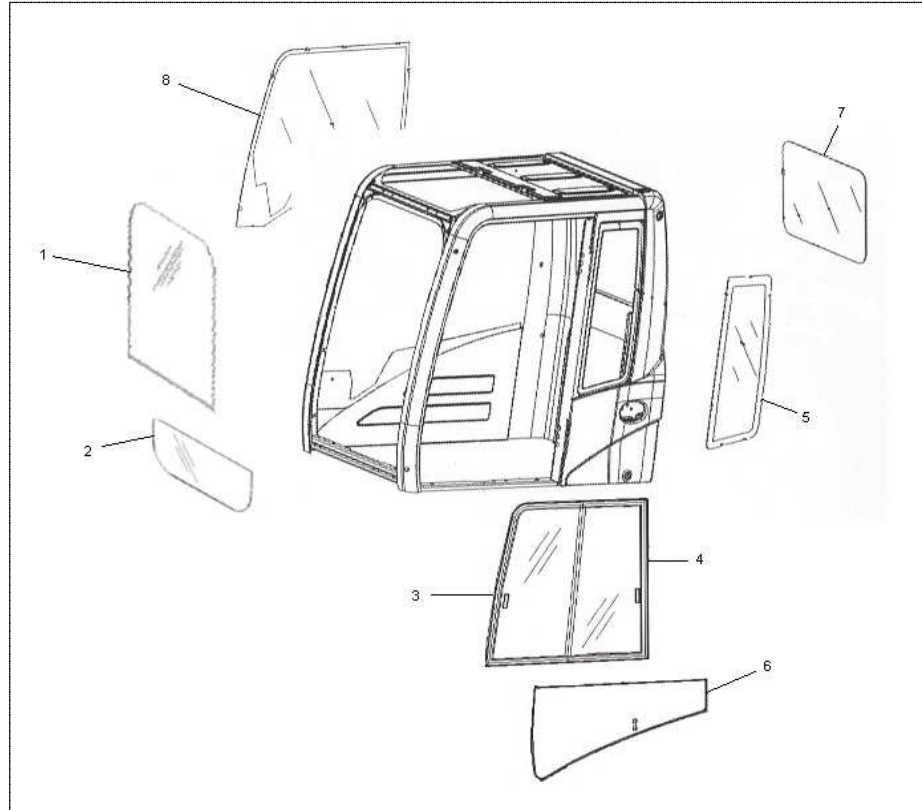

Make   **Series & Model**
Caterpillar   **Cat C Series**
Models: **311C,312C,312CL,315C,315CL,318CL,318CLN,320C,320CL,320CLU,**
                         320CU,322C,322CL,325C,325CLL,330C,330CL,330CMH,345C

Position	Part Number	Comments
1	1566472	
2	1566473	
3	1566475	
4	1566474	
5	1516790	
6	1566471	
7	1566469	
8	1516789	

Prior to placing an order for cab glass on these models, please verify you are ordering the correct part number for your specific cab design, by checking the parts book and confirming the manufacturer's recommended part numbers required for the specific machine's serial number.

Contact ITR to confirm current availability of items shown.