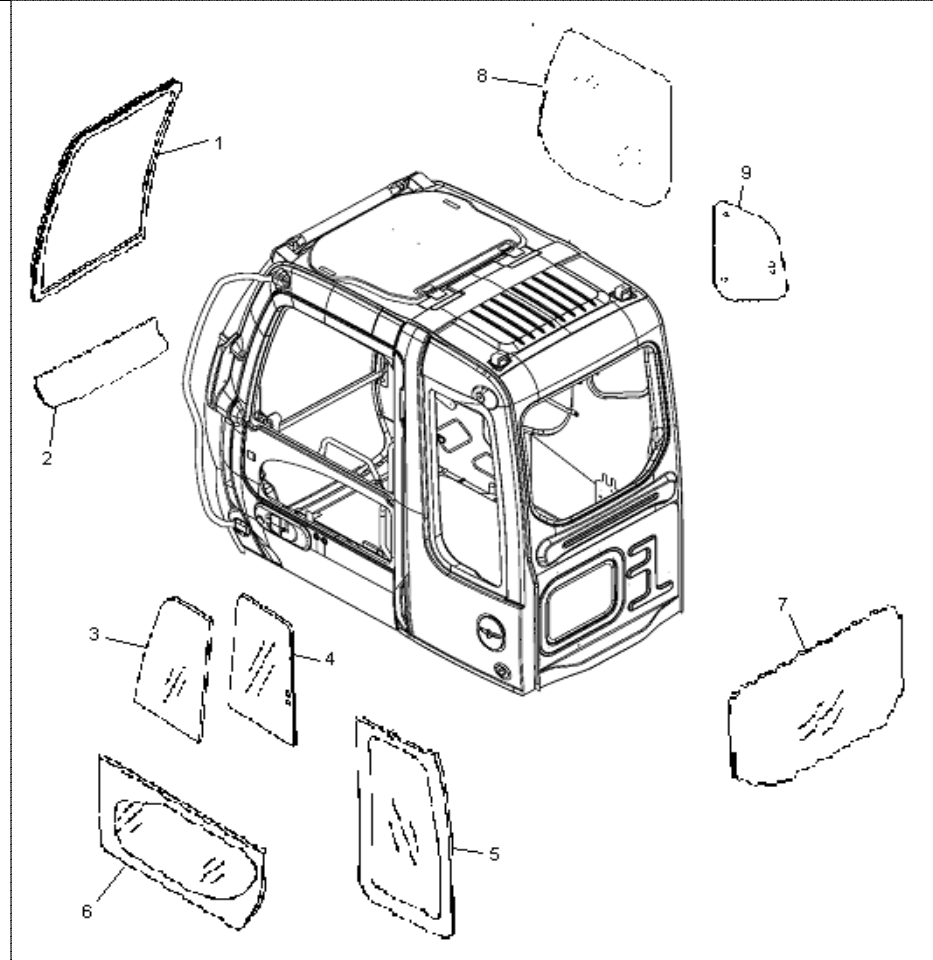

Make Series & Model
Deere JD C Series
Models: 120C,160CLC,200CLC,230CLC,270CLC,330CLC,370C,450CLC,600CLC,800C

Position	Part Number	Comments:
1	4602562	
2	4602563R	
3	4602564R	
4	4602565R	
5	4602567	
6	4602566	
7	4602569R	
8	4602568R	
9	4448313	hinged
9	4602570	fixed

Prior to placing an order for cab glass on these models, please verify you are ordering the correct part number for your specific cab design, by checking the parts book and confirming the manufacturer's recommended part numbers required for the specific machine's serial number.

Contact ITR to confirm current availability of items shown.