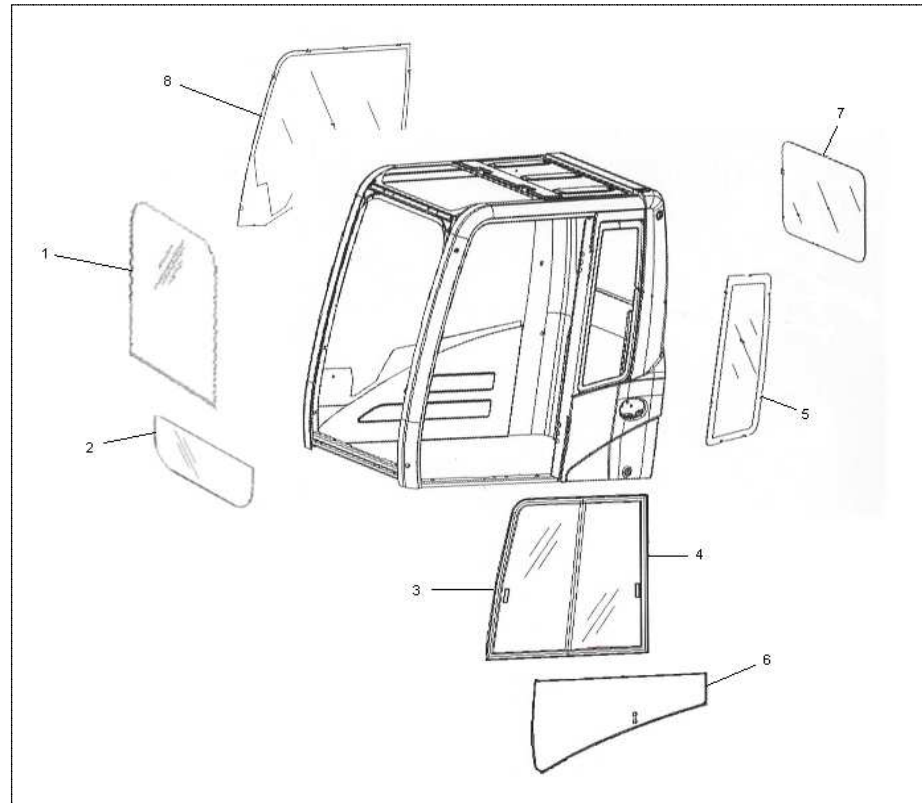

ITR EXCAVATOR CAB GLASS

Make	Series & Models
Caterpillar	Cat B Series
Models:	311B,312B,315B,315BL,317BN,318BL,320B,320BL,320BN,322B,322BL,325B,325BL,330B,330BL,345B,345BL

Position	Part Number	Comments
1	1243967	
2	1229632	
3	4I6969	
4	4I6968	
5	4I1186	
6	4I1185	
7	1244026	
8	4I5043	

Prior to placing an order for cab glass on these models, please verify you are ordering the correct part number for your specific cab design, by checking the parts book and confirming the manufacturer's recommended part numbers required for the specific machine's serial number.

Contact ITR to confirm current availability of items shown.