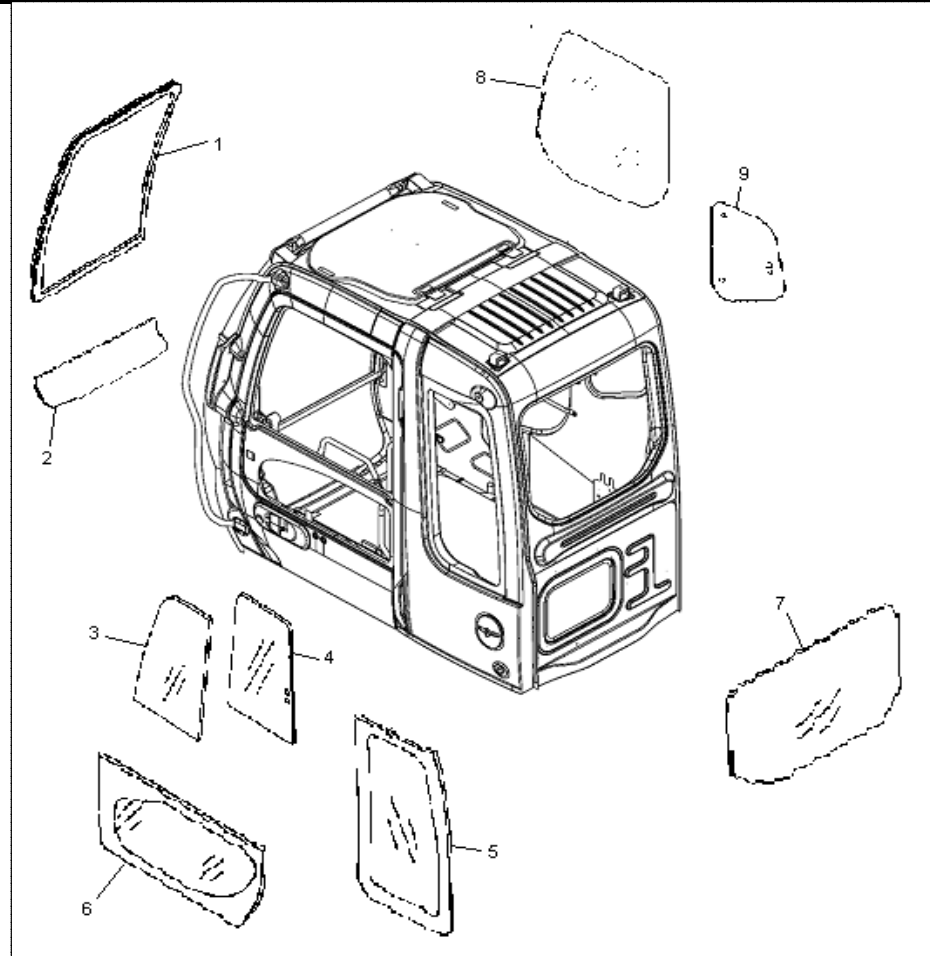

Make Series & Model
Hitachi Zaxis Series
Models: Hitachi ZX120,ZX160,ZX200,ZX230,ZX270,ZX330,ZX370,ZX450,ZX600,ZX800

Position	Part Number	Comments
1	4448306	
2	4448307	
3	4448308	
4	4448309	
5	4448311	
6	4448310	
7	4448314	
8	4448312	
9	4448313	

Prior to placing an order for cab glass on these models, please verify you are ordering the correct part number for your specific cab design, by checking the parts book and confirming the manufacturer's recommended part numbers required for the specific machine's serial number.

Contact ITR to confirm current availability of items shown.