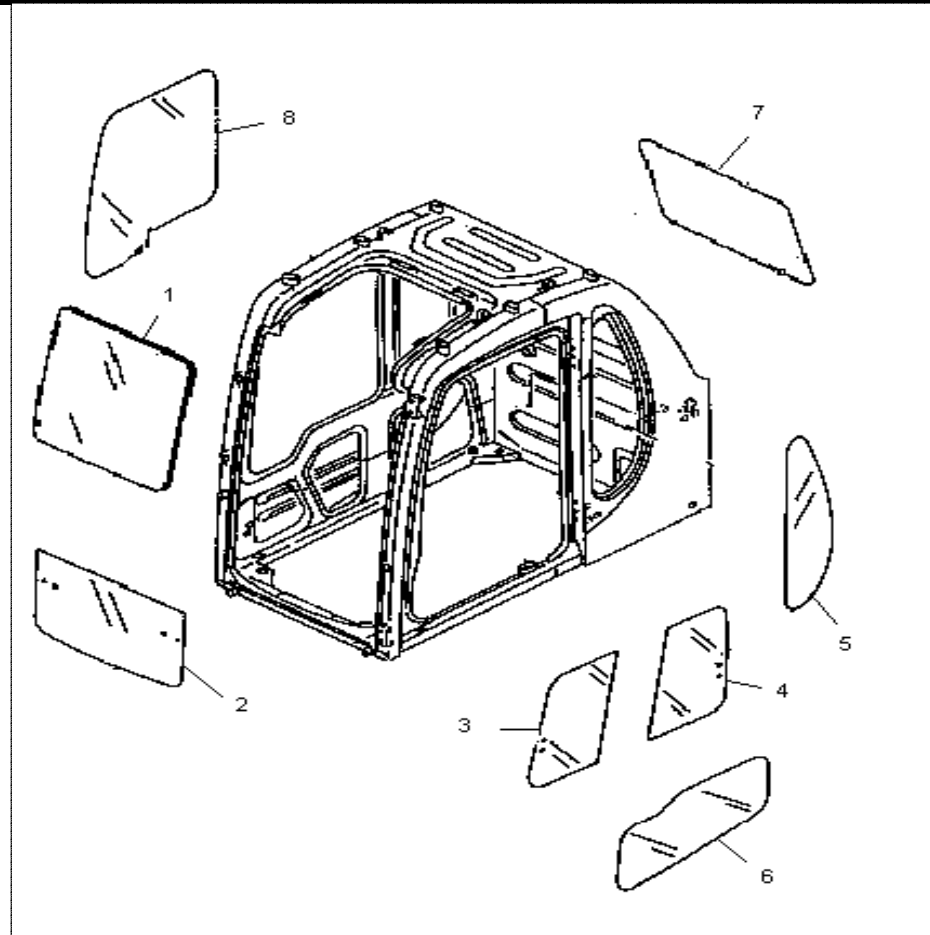

Make   **Series & Model**

Komatsu

Dash 6 Series

Models:

PC100-6/L-6,PC120-6/LC-6,PC130-6,PC150-6K/LC-6K,PC160-6K,PC180LC-6K,PC200-6/LC-6,PC210-6/LC-6,
PC220-6/LC-6,PC230-6/LC-6,PC240-6K/LC-6K,PC250-6/LC-6,PC300-6/LC-6,PC340-6K/LC-6K,PC350-6/LC-6,
PC380LC-6K,PC400-6/LC-6,PC450-6/LC-6,PC600-6/LC-6, PC750-6/LC-6,PC800-6,PW130-6K,PW150ES-6K,PW170ES-6K

Position	Part Number	Comments
1	20Y-54-38122	
2	20Y-54-36113	
3	20Y-54-35831	
4	20Y-54-35821	
5	20Y-54-A5120	
6	20Y-54-35721	
7	20Y-54-35142	
8	20Y-54-35132	

Prior to placing an order for cab glass on these models, please verify you are ordering the correct part number for your specific cab design, by checking the parts book and confirming the manufacturer's recommended part numbers required for the specific machine's serial number.

Contact ITR to confirm current availability of items shown.