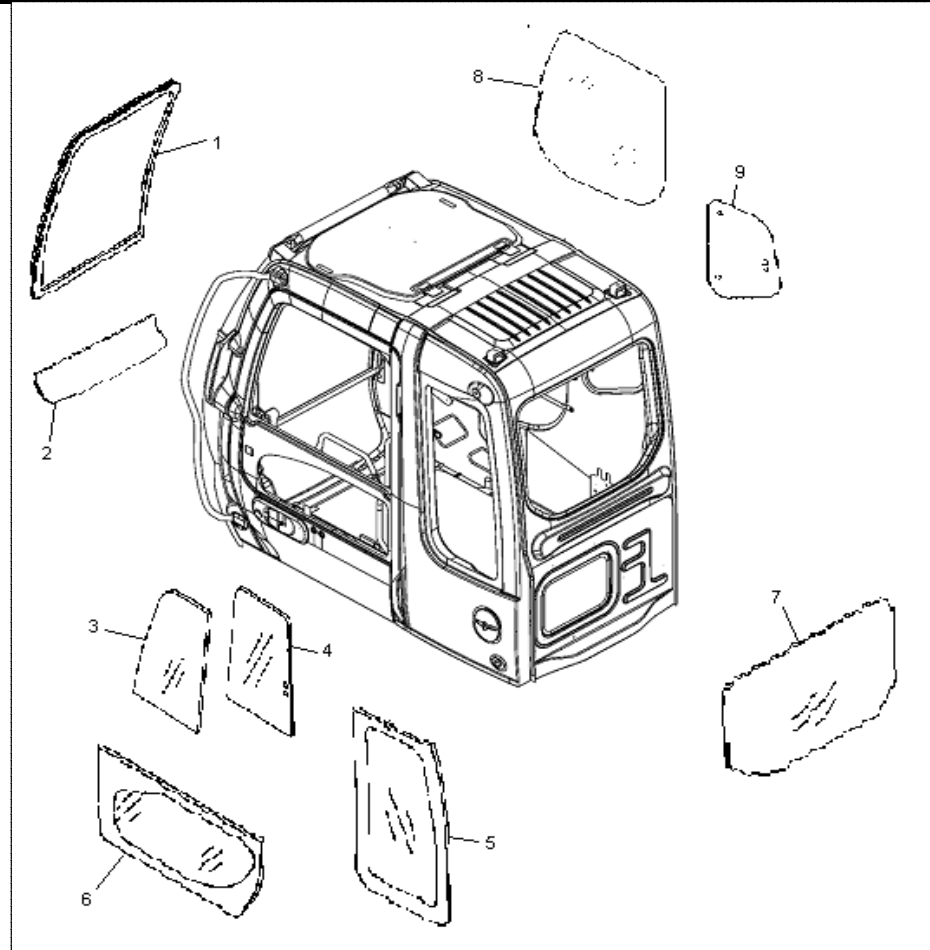

Make   **Series & Model**
Deere   **JD Metric**
Models: **80,110,120,160LC,200LC,230LC,270LC,330LC,370,450LC,550LC,750**

Position	Part Number	Comments:
1	AT214113	
2	AT214097	
3	AT183083	uneven latches
3	AT304642	level latches
4	AT183084	uneven latches
4	AT304643	level latches
5	4383431	
6	4369657	
7	AT215124	
8	AT214163	
9	AT214167	

Prior to placing an order for cab glass on these models, please verify you are ordering the correct part number for your specific cab design, by checking the parts book and confirming the manufacturer's recommended part numbers required for the specific machine's serial number.

Contact ITR to confirm current availability of items shown.