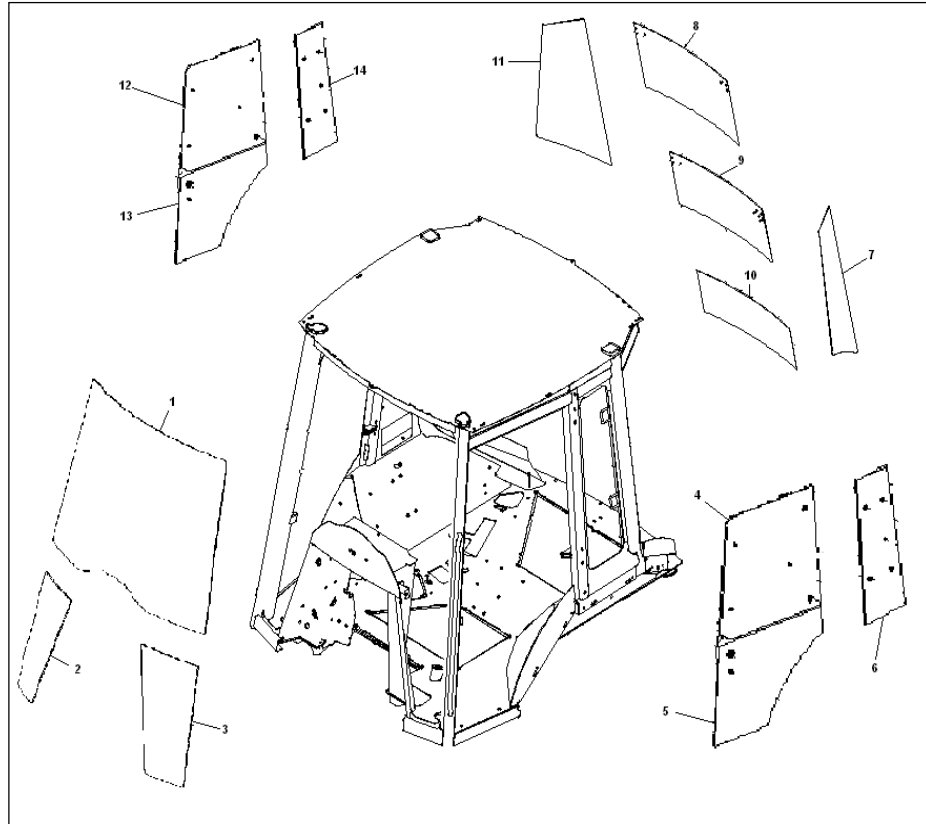

ITR BACKHOE & CRAWLER CAB GLASS

Make   **Series & Model**

Deere

Models: **310G 920857-, 310SG 920857-, 410G 920857-, 710G 920857-**

Position	Part Number	Comments
1	T275629	
2	T275630	
3	T275631	
4	T164707	
5	T165336	
6	T166060	
7	T164708	
8	T242700	
9	T242699	
10	T201953	
11	T164705	
12	T164707	
13	T165158	
14	T164706	

Prior to placing an order for cab glass on these models, please verify you are ordering the correct part number for your specific cab design, by checking the parts book and confirming the manufacturer's recommended part numbers required for the specific machine's serial number.

Contact ITR to confirm current availability of items shown.